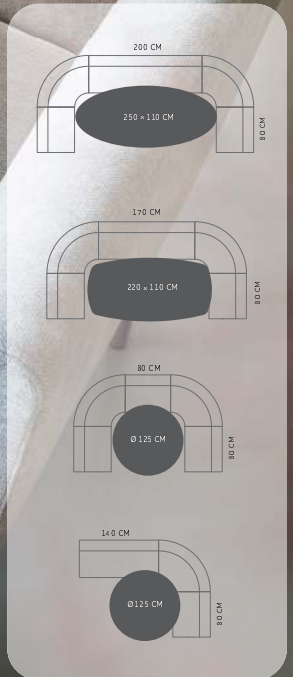

BE YOUR OWN DESIGNER
• ONTWERP JE EIGEN EETKAMERBANK •
X
BE YOUR OWN DESIGNER