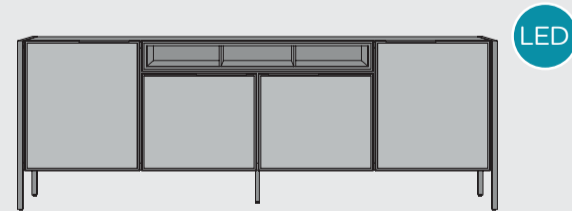

# “DOMANI”

- Made of Primo Laminato (HPL)
- Metal frame around doors and drawers
- LED lighting
- Soft-close system
- Cable management in lowboards

**Lowboard**  
w150 x d40 x h60 cm  
2 doors + 1 drawer + 2 niches (+LED)  
art: 40645

**Lowboard**  
w180 x d40 x h60 cm  
2 doors + 1 drawer + 2 niches (+LED)  
art: 40646

**Coffee table**  
w115 x d65 x h40 cm  
art: 40649

**Sideboard**  
w150 x d44 x h85 cm  
3 doors + 1 drawer  
art: 40643

**Sideboard**  
w210 x d44 x h85 cm  
2 doors + 3 drawers + 4 niches (+LED)  
art: 40644

**Sideboard**  
w240 x d44 x h85 cm  
4 doors + 3 niches (+LED)  
art: 40640

**Highboard**  
w120 x d44 x h140 cm  
2 doors + 1 fall front + 2 niches (+LED)  
art: 40647

**Cabinet**  
w95 x d44 x h190 cm  
2 doors + 11 niches (+LED)  
art: 40648

**Bar table**  
w150 x d100 x h92 cm  
art: 40652

**Dining table**  
w180 x d95 x h77 cm  
art: 40650

**Dining table**  
w210 x d98 x h77 cm  
art: 40641