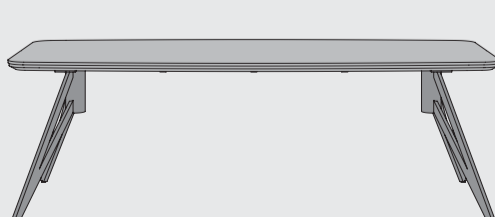

**Lowboard**  
w180 x d40 x h60 cm  
2 doors + 1 drawer + 2 niches (+LED)  
art: 40646

**Coffee table**  
w115 x d65 x h40 cm  
art: 40649

**Sideboard**  
w150 x d44 x h85 cm  
3 doors + 1 drawer  
art: 40643

**Sideboard**  
w210 x d44 x h85 cm  
2 doors + 3 drawers + 4 niches (+LED)  
art: 40644

**Sideboard**  
w240 x d44 x h85 cm  
4 doors + 3 niches (+LED)  
art: 40640

**Highboard**  
w120 x d44 x h140 cm  
2 doors + 1 fall front + 2 niches (+LED)  
art: 40647

**Cabinet**  
w95 x d44 x h190 cm  
2 doors + 11 niches (+LED)  
art: 40648

**Bar table**  
w150 x d100 x h92 cm  
art: 40652

**Dining table**  
w180 x d95 x h77 cm  
art: 40650

**Dining table**  
w210 x d98 x h77 cm  
art: 40641

**Extendable dining table**  
w190/240 x d110 x h 77 cm.  
art: 40642