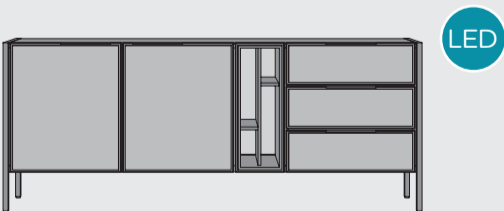

# “DOMANI”

- Made of Primo Laminato (HPL)
- Metal frame around doors and drawers
- LED lighting
- Soft-close system
- Cable management in lowboards

**Lowboard**  
w150 x d40 x h60 cm  
2 doors + 1 drawer + 2 niches (+LED)  
art: 40645

**Lowboard**  
w180 x d40 x h60 cm  
2 doors + 1 drawer + 2 niches (+LED)  
art: 40646

**Coffee table**  
w115 x d65 x h40 cm  
art: 40649

**Sideboard**  
w150 x d44 x h85 cm  
3 doors + 1 drawer  
art: 40643

**Sideboard**  
w210 x d44 x h85 cm  
2 doors + 3 drawers + 4 niches (+LED)  
art: 40644

**Sideboard**  
w240 x d44 x h85 cm  
4 doors + 3 niches (+LED)  
art: 40640

**Highboard**  
w120 x d44 x h140 cm  
2 doors + 1 fall front + 2 niches (+LED)  
art: 40647