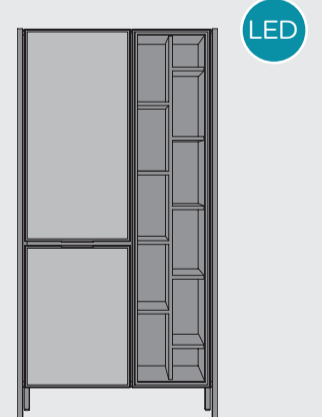

# “DOMANI”

- Made of Primo Laminato (HPL)
- Metal frame around doors and drawers
- LED lighting
- Soft-close system
- Cable management in lowboards

**Lowboard**  
w150 x d40 x h60 cm  
2 doors + 1 drawer + 2 niches (+LED)  
art: 40645

**Lowboard**  
w180 x d40 x h60 cm  
2 doors + 1 drawer + 2 niches (+LED)  
art: 40646

**Coffee table**  
w115 x d65 x h40 cm  
art: 40649

**Sideboard**  
w150 x d44 x h85 cm  
3 doors + 1 drawer  
art: 40643

**Sideboard**  
w210 x d44 x h85 cm  
2 doors + 3 drawers + 4 niches (+LED)  
art: 40644

**Sideboard**  
w240 x d44 x h85 cm  
4 doors + 3 niches (+LED)  
art: 40640

**Highboard**  
w120 x d44 x h140 cm  
2 doors + 1 fall front + 2 niches (+LED)  
art: 40647

**Cabinet**  
w95 x d44 x h190 cm  
2 doors + 11 niches (+LED)  
art: 40648

**Bar table**  
w150 x d100 x h92 cm  
art: 40652

**Dining table**  
w180 x d95 x h77 cm  
art: 40650

**Dining table**  
w210 x d98 x h77 cm  
art: 40641