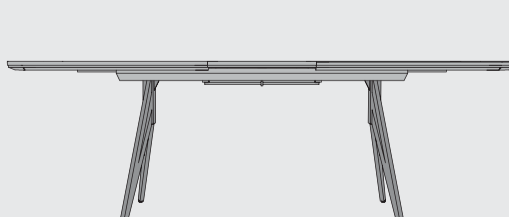

**Sideboard**  
w210 x d44 x h85 cm  
2 doors + 3 drawers + 4 niches (+LED)  
art: 40644

**Sideboard**  
w240 x d44 x h85 cm  
4 doors + 3 niches (+LED)  
art: 40640

**Highboard**  
w120 x d44 x h140 cm  
2 doors + 1 fall front + 2 niches (+LED)  
art: 40647

**Cabinet**  
w95 x d44 x h190 cm  
2 doors + 11 niches (+LED)  
art: 40648

**Bar table**  
w150 x d100 x h92 cm  
art: 40652

**Dining table**  
w180 x d95 x h77 cm  
art: 40650

**Dining table**  
w210 x d98 x h77 cm  
art: 40641

**Extendable dining table**  
w190/240 x d110 x h 77 cm.  
art: 40642