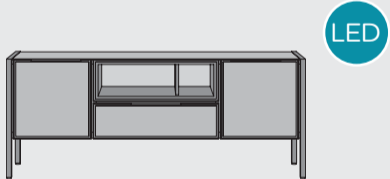

# “DOMANI”

- Made of Primo Laminato (HPL)
- Metal frame around doors and drawers
- LED lighting
- Soft-close system
- Cable management in lowboards

**Lowboard**  
w150 x d40 x h60 cm  
2 doors + 1 drawer + 2 niches (+LED)  
art: 40645

**Lowboard**  
w180 x d40 x h60 cm  
2 doors + 1 drawer + 2 niches (+LED)  
art: 40646

**Coffee table**  
w115 x d65 x h40 cm  
art: 40649

**Sideboard**  
w150 x d44 x h85 cm  
3 doors + 1 drawer  
art: 40643

**Sideboard**  
w210 x d44 x h85 cm  
2 doors + 3 drawers + 4 niches (+LED)  
art: 40644

**Sideboard**  
w240 x d44 x h85 cm  
4 doors + 3 niches (+LED)  
art: 40640

**Highboard**  
w120 x d44 x h140 cm  
2 doors + 1 fall front + 2 niches (+LED)  
art: 40647