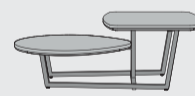

# “DOMANI”

- Made of Primo Laminato (HPL)
- Metal frame around doors and drawers
- LED lighting
- Soft-close system
- Cable management in lowboards

**Lowboard**  
w150 x d40 x h60 cm  
2 doors + 1 drawer + 2 niches (+LED)  
art: 40645

**Lowboard**  
w180 x d40 x h60 cm  
2 doors + 1 drawer + 2 niches (+LED)  
art: 40646

**Coffee table**  
w115 x d65 x h40 cm  
art: 40649

**Sideboard**  
w150 x d44 x h85 cm  
3 doors + 1 drawer  
art: 40643

**Sideboard**  
w210 x d44 x h85 cm  
2 doors + 3 drawers + 4 niches (+LED)  
art: 40644

**Sideboard**  
w240 x d44 x h85 cm  
4 doors + 3 niches (+LED)  
art: 40640

**Highboard**  
w120 x d44 x h140 cm  
2 doors + 1 fall front + 2 niches (+LED)  
art: 40647