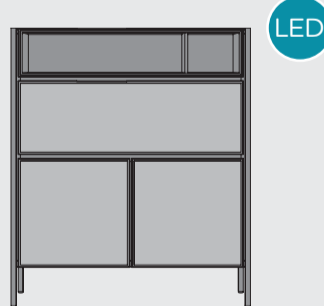

# “DOMANI”

- Made of Primo Laminato (HPL)
- Metal frame around doors and drawers
- LED lighting
- Soft-close system
- Cable management in lowboards

**Lowboard**  
w150 x d40 x h60 cm  
2 doors + 1 drawer + 2 niches (+LED)  
art: 40645

**Lowboard**  
w180 x d40 x h60 cm  
2 doors + 1 drawer + 2 niches (+LED)  
art: 40646

**Coffee table**  
w115 x d65 x h40 cm  
art: 40649

**Sideboard**  
w150 x d44 x h85 cm  
3 doors + 1 drawer  
art: 40643

**Sideboard**  
w210 x d44 x h85 cm  
2 doors + 3 drawers + 4 niches (+LED)  
art: 40644

**Sideboard**  
w240 x d44 x h85 cm  
4 doors + 3 niches (+LED)  
art: 40640

**Highboard**  
w120 x d44 x h140 cm  
2 doors + 1 fall front + 2 niches (+LED)  
art: 40647

**Cabinet**  
w95 x d44 x h190 cm  
2 doors + 11 niches (+LED)  
art: 40648

**Bar table**  
w150 x d100 x h92 cm  
art: 40652

**Dining table**  
w180 x d95 x h77 cm  
art: 40650

**Dining table**  
w210 x d98 x h77 cm  
art: 40641