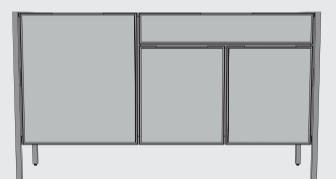

# “DOMANI”

- Made of Primo Laminato (HPL)
- Metal frame around doors and drawers
- LED lighting
- Soft-close system
- Cable management in lowboards

**Lowboard**  
w150 x d40 x h60 cm  
2 doors + 1 drawer + 2 niches (+LED)  
art: 40645

**Lowboard**  
w180 x d40 x h60 cm  
2 doors + 1 drawer + 2 niches (+LED)  
art: 40646

**Coffee table**  
w115 x d65 x h40 cm  
art: 40649

**Sideboard**  
w150 x d44 x h85 cm  
3 doors + 1 drawer  
art: 40643

**Sideboard**  
w210 x d44 x h85 cm  
2 doors + 3 drawers + 4 niches (+LED)  
art: 40644

**Sideboard**  
w240 x d44 x h85 cm  
4 doors + 3 niches (+LED)  
art: 40640

**Highboard**  
w120 x d44 x h140 cm  
2 doors + 1 fall front + 2 niches (+LED)  
art: 40647

**Cabinet**  
w95 x d44 x h190 cm  
2 doors + 11 niches (+LED)  
art: 40648

**Bar table**  
w150 x d100 x h92 cm  
art: 40652

**Dining table**  
w180 x d95 x h77 cm  
art: 40650

**Dining table**  
w210 x d98 x h77 cm  
art: 40641