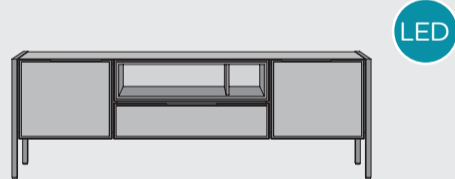

# “DOMANI”

- Made of Primo Laminato (HPL)
- Metal frame around doors and drawers
- LED lighting
- Soft-close system
- Cable management in lowboards

**Lowboard**  
w150 x d40 x h60 cm  
2 doors + 1 drawer + 2 niches (+LED)  
art: 40645

**Lowboard**  
w180 x d40 x h60 cm  
2 doors + 1 drawer + 2 niches (+LED)  
art: 40646

**Coffee table**  
w115 x d65 x h40 cm  
art: 40649

**Sideboard**  
w150 x d44 x h85 cm  
3 doors + 1 drawer  
art: 40643

**Sideboard**  
w210 x d44 x h85 cm  
2 doors + 3 drawers + 4 niches (+LED)  
art: 40644

**Sideboard**  
w240 x d44 x h85 cm  
4 doors + 3 niches (+LED)  
art: 40640

**Highboard**  
w120 x d44 x h140 cm  
2 doors + 1 fall front + 2 niches (+LED)  
art: 40647